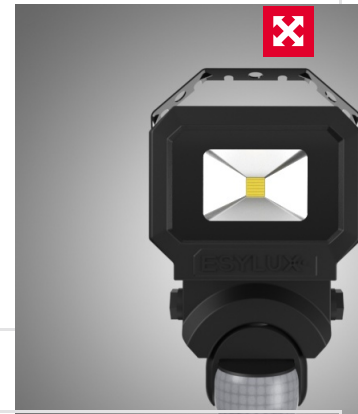

3D-MODEL: SUN OFL/AFL

Experience this product in the interactive 3D view.

CATALOGUE 2020/2021

CONTACT US

Salutation

Firstname *

Lastname *

Company *

Phone

E-mail-address *

Subject *

Your message *

☐ Yes, I agree that ESYLUX will inform me about news in the future via newsletter.